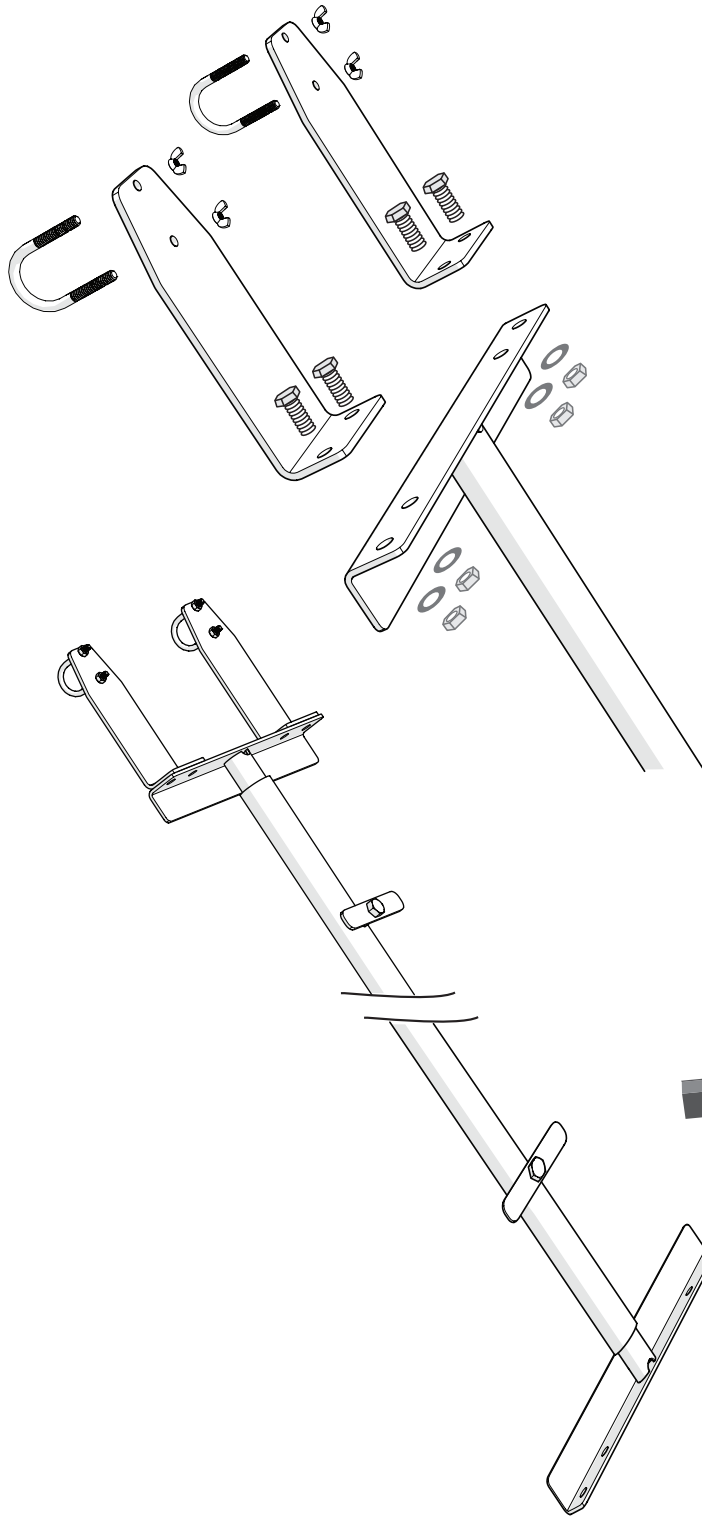

TranzSporter

Telescoping Brace Instructions For TP Model Hoist

	Part #	Description	Quantity
	60005	Telescoping Brace	1
1	48545	CENTER TUBE	1
2	48544	END TUBE	2
3	48605	LADDER RUNG BRACKET	2
4	48546	BOLT TEE	2
5	10627	NUT NYLOCK 3/8-16 ZINC GR 2	4
6	10538	HHCS 3/8-16X1 GR 5 ZINC	4
7	10502	WASHER FLAT 3/8-16, ZINC	4
8	10974	U-BOLT 1/4-20 id 1.25 IN	2
9	10483	1/4-20 wing nuts	4

Instruction Sheet #15385

E134- Rev. 1/3/19

TIE DOWN
MANUFACTURING INGENUITY

404-344-0000 • tiedown.com
605 Stonehill Drive SW, Atlanta, GA 30336

TranzSporter

Telescoping Brace Instructions

	Part #	Description	Quantity
	60005	Telescoping Brace	1
1	10059	Detent Ring Pin 5/16"	2
2	10502	Washer Flat 3/8"-16	4
3	10538	Screw Cap Hex 3/8"-16	4
4	10627	Nut Nyloc 3/8"	4
5	48543L	Telescoping Brace Left	1
6	48543R	Telescoping Brace Right	1
7	48544	Telescoping Brace EN	2
8	48545	Center Tube Telescope	1
9	48546	Bolt Tee	2