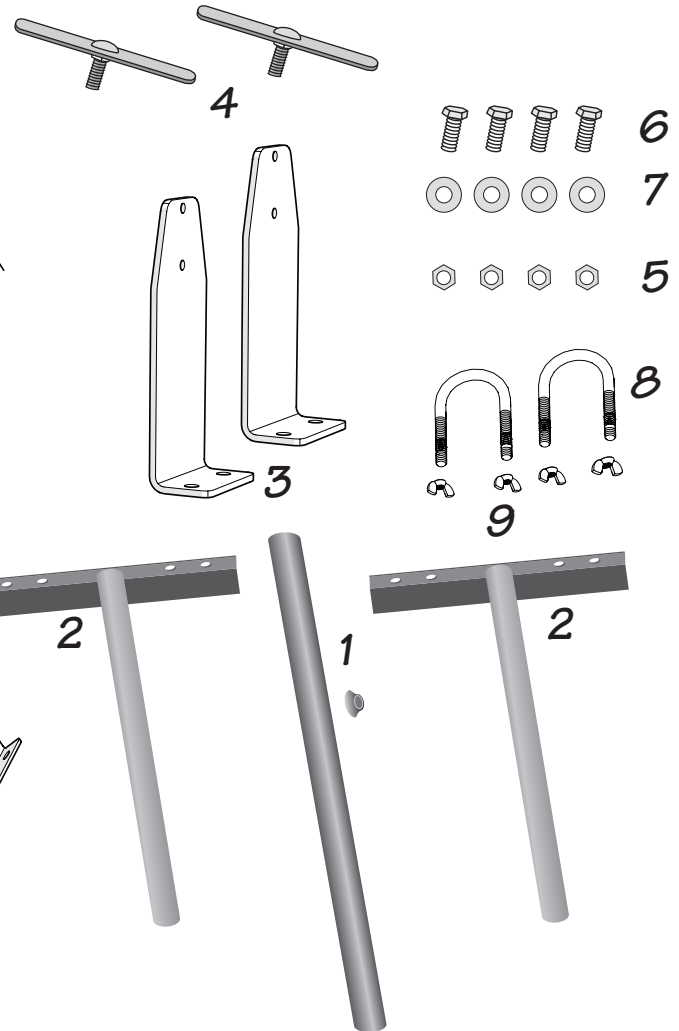

TranzSporter

Telescoping Brace Instructions For TP Model Hoist

	Part #	Description	Quantity
	60005	Telescoping Brace	1
1	48545	CENTER TUBE	1
2	48544	END TUBE	2
3	48605	LADDER RUNG BRACKET	2
4	48546	BOLT TEE	2
5	10627	NUT NYLOCK 3/8-16 ZINC GR 2	4
6	10538	HHCS 3/8-16X1 GR 5 ZINC	4
7	10502	WASHER FLAT 3/8-16, ZINC	4
8	10974	U-BOLT 1/4-20 id 1.25 IN	2
9	10483	1/4-20 wing nuts	4

Instruction Sheet #15385

E134- Rev. 1/3/19

TIE DOWN
MANUFACTURING INGENUITY

404-344-0000 • tiedown.com
605 Stonehill Drive SW, Atlanta, GA 30336

TranzSporter

Telescoping Brace Instructions

	Part #	Description	Quantity
	60005	Telescoping Brace	1
1	10059	Detent Ring Pin 5/16"	2
2	10502	Washer Flat 3/8"-16	4
3	10538	Screw Cap Hex 3/8"-16	4
4	10627	Nut Nyloc 3/8"	4
5	48543L	Telescoping Brace Left	1
6	48543R	Telescoping Brace Right	1
7	48544	Telescoping Brace EN	2
8	48545	Center Tube Telescope	1
9	48546	Bolt Tee	2