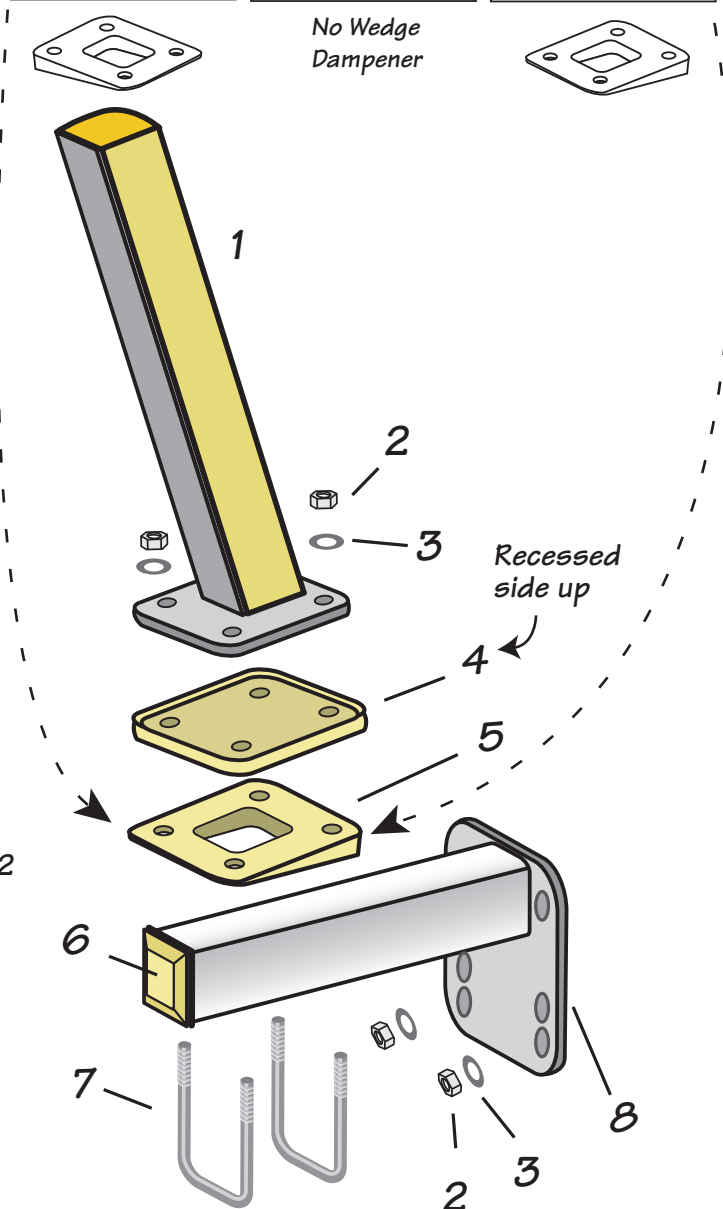

# Shock Absorbing Boat Side Guide On's

## Assembly/Installation Instructions Part #86104

This kit contains the following components:

#	Part #	Description	Qty
1	44023A	Side Guide 22"	2
2	10627	Lock Nut 3/8"	16
3	10502	Flat Washer 3/8"	16
4	48362	PVC Guide	2
5	48364	Damper Wedge	2
6	48363	End Cap Small 2x2	2
7	83073Z	U-Bolt 3/8 x 2.19 x 3.5	4
8	44049	Horizontal Side Guide	2
9	48365	Side Mount Damper	2
10	83074Z	U-Bolt for 3" Frames (3/8 x 3-3/16 x 3-3/4)	4
11	83075Z	U-Bolt for 4" Frames (3/8 x 4-3/16 x 3-3/4)	4
12	48360	U-Bolt Protectors	8