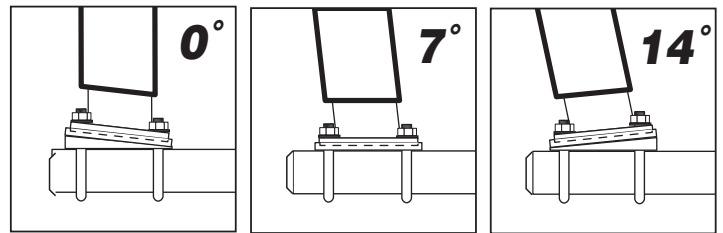

# Shock Absorbing Boat Side Guide On's

## Assembly/Installation Instructions Part #86104

This kit contains the following components:

#	Part #	Description	Qty
1	44023A	Side Guide 22"	2
2	10627	Lock Nut 3/8"	16
3	10502	Flat Washer 3/8"	16
4	48362	PVC Guide	2
5	48364	Damper Wedge	2
6	48363	End Cap Small 2x2	2
7	83073Z	U-Bolt 3/8 x 2.19 x 3.5	4
8	44049	Horizontal Side Guide	2
9	48365	Side Mount Damper	2
10	83074Z	U-Bolt for 3" Frames (3/8 x 3-3/16 x 3-3/4)	4
11	83075Z	U-Bolt for 4" Frames (3/8 x 4-3/16 x 3-3/4)	4
12	48360	U-Bolt Protectors	8