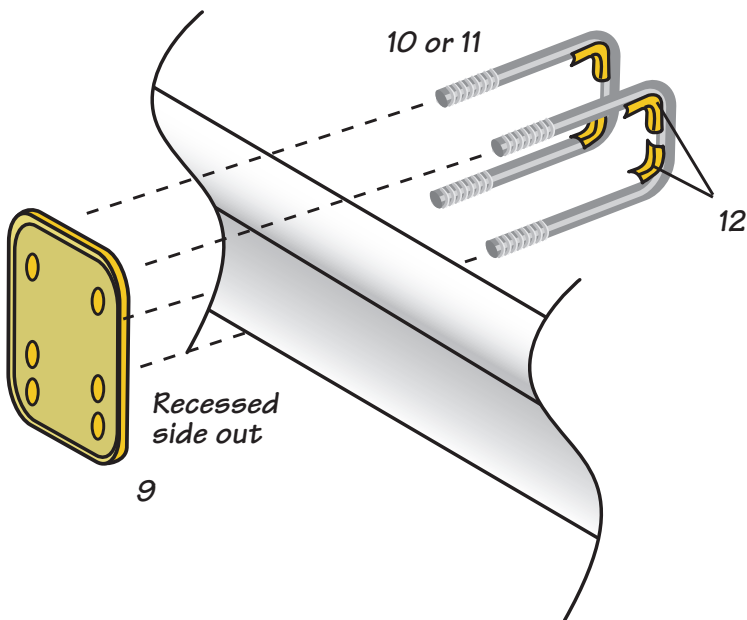

# Shock Absorbing Boat Side Guide On's

## Assembly/Installation Instructions Part #86104

This kit contains the following components:

#	Part #	Description	Qty
1	44023A	Side Guide 22"	2
2	10627	Lock Nut 3/8"	16
3	10502	Flat Washer 3/8"	16
4	48362	PVC Guide	2
5	48364	Damper Wedge	2
6	48363	End Cap Small 2x2	2
7	83073Z	U-Bolt 3/8 x 2.19 x 3.5	4
8	44049	Horizontal Side Guide	2
9	48365	Side Mount Damper	2
10	83074Z	U-Bolt for 3" Frames (3/8 x 3-3/16 x 3-3/4)	4
11	83075Z	U-Bolt for 4" Frames (3/8 x 4-3/16 x 3-3/4)	4
12	48360	U-Bolt Protectors	8