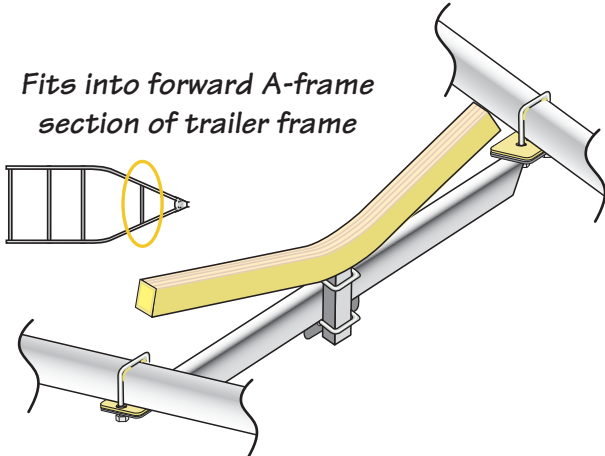

Hull Sav'r

Bow Guide

Assembly/Installation Instructions Part #86161

This kit contains the following components:

#	Qty.	Part #	Description
1	1	48084A	Bow Guide Assembly
2	4	48360	U-Bolt Protectors
3	2	84525-1Z	U-Bolt for 3" Frames (1/2" x 2.63" x 5-1/4")
4	2	84526-1Z	U-Bolt for 4" Frames (1/2" x 3.56" x 5-1/4")
5	2	48361	Protector Guide
6	8	10573	Washers 1/2"
7	8	10625	Loc Nuts 1/2"
8	2	84405-1Z	U-Bolts 1/2" x 2" x 5-1/4"
9	1	48087	Guide Backing Plate
10	1	43760	Bow Guide Support

Fits into forward A-frame section of trailer frame

Assembled Side View